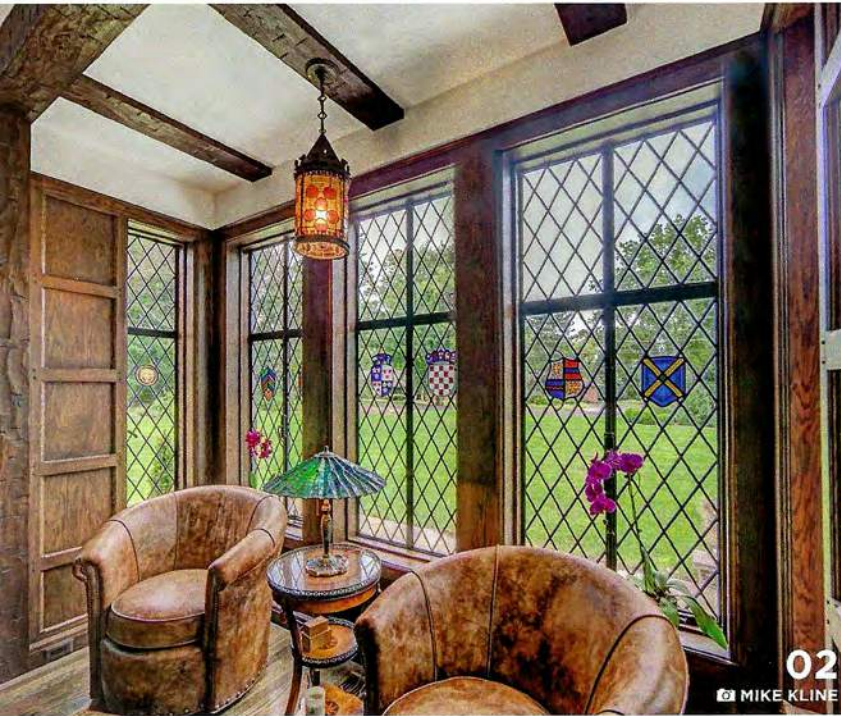

USE OF A COLLECTION, ANTIQUES, OR ART

01

MATEO MORRISON

“

Designer’s Goal

The combination of the soulful, earth-toned sculptures makes way for bold and colorful artwork that provides depth and a playful pop of color. The mix of textures and heights within the vignette creates further interest for the eye, evoking a tasteful sense of drama. By grouping multiple pieces together in this display, the homeowners have an area of their home that shows their discerning taste and personality to guests.

— Carrie Long Interiors

02

MIKE KLINE

03

BETH SINGER

01

Anna Versaci Design

The dining room had to be casual enough for everyday dining, but functional and elegant enough for holiday gatherings. The design challenge was to create some kind of a door that could keep the clutter out but allow the light to filter in. These antique leaded glass doors, far left, were stripped and repainted, contemporary hardware was added, and they were attached to the rail as barn door sliders. In addition to serving their purpose, they give the room authenticity and visual interest.

03

MATEO MORRISON

01

VanBrouck & Associates, with Ellwood Interiors

The living room in this Prairie-style lakehouse has a sense of connectivity with the surrounding landscape. Expansive windows on two sides offer magnificent panoramic views. An infinity-edge pool that appears to cascade into the lake interlinks with the terrace that wraps around two sides of the living room, heightening the seamless flow between interior and exterior spaces. The horizontal veining of the single-slab Eramosa marble, recessed into the wall to create the surround of the fireplace, echoes the lake's ripples.