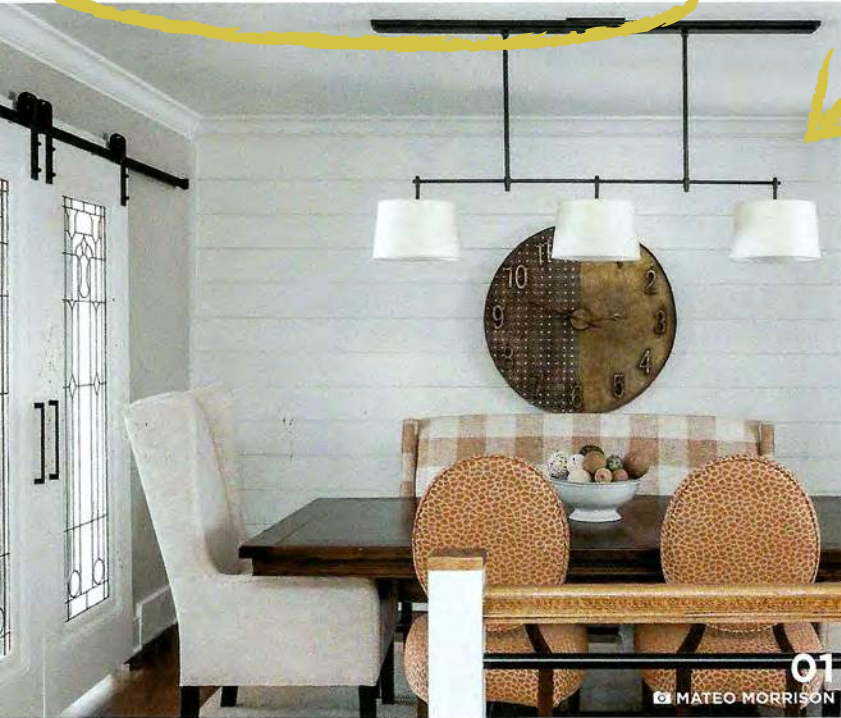

USE OF A COLLECTION, ANTIQUES, OR ART

01

MATEO MORRISON

“

Designer’s Goal

The combination of the soulful, earth-toned sculptures makes way for bold and colorful artwork that provides depth and a playful pop of color. The mix of textures and heights within the vignette creates further interest for the eye, evoking a tasteful sense of drama. By grouping multiple pieces together in this display, the homeowners have an area of their home that shows their discerning taste and personality to guests.

— Carrie Long Interiors

02

MIKE KLINE

03

BETH SINGER

01

Anna Versaci Design

The dining room had to be casual enough for everyday dining, but functional and elegant enough for holiday gatherings. The design challenge was to create some kind of a door that could keep the clutter out but allow the light to filter in. These antique leaded glass doors, far left, were stripped and repainted, contemporary hardware was added, and they were attached to the rail as barn door sliders. In addition to serving their purpose, they give the room authenticity and visual interest.

03

MATEO MORRISON

01

VanBrouck & Associates, with Ellwood Interiors

The living room in this Prairie-style lakehouse has a sense of connectivity with the surrounding landscape. Expansive windows on two sides offer magnificent panoramic views. An infinity-edge pool that appears to cascade into the lake interlinks with the terrace that wraps around two sides of the living room, heightening the seamless flow between interior and exterior spaces. The horizontal veining of the single-slab Eramosa marble, recessed into the wall to create the surround of the fireplace, echoes the lake's ripples.